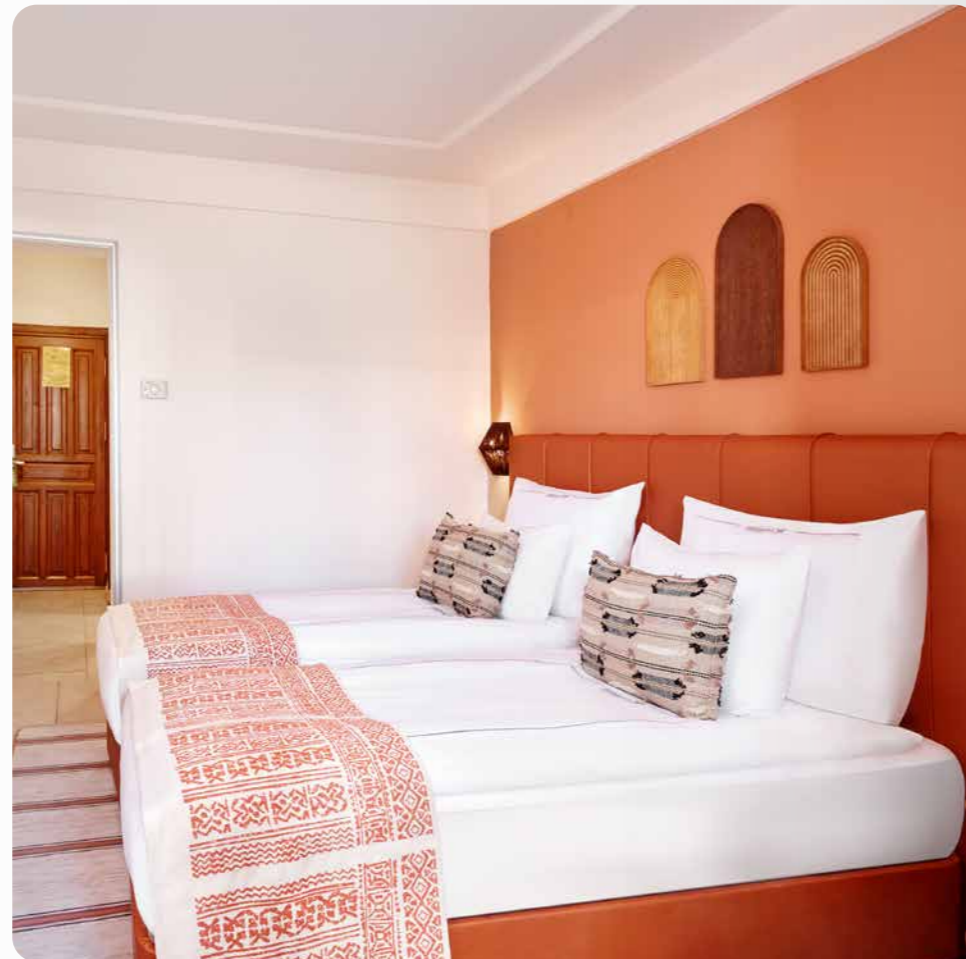

- 24 m² - Garden View
- Max. 2 + 1 People Capacity
- Ceramic Floor
- 1 Bathroom (shower/wc)
- Bathroom Amenities
- Bathrobe and Slippers
- Minibar
- Central Air Conditioning System
- Capsul Coffee Machine
- Direct Dial Telephone Line
- Hair Dryer
- WI-FI - Digital Safety Box
- Satellite TV
- Standard Rooms with Balcony