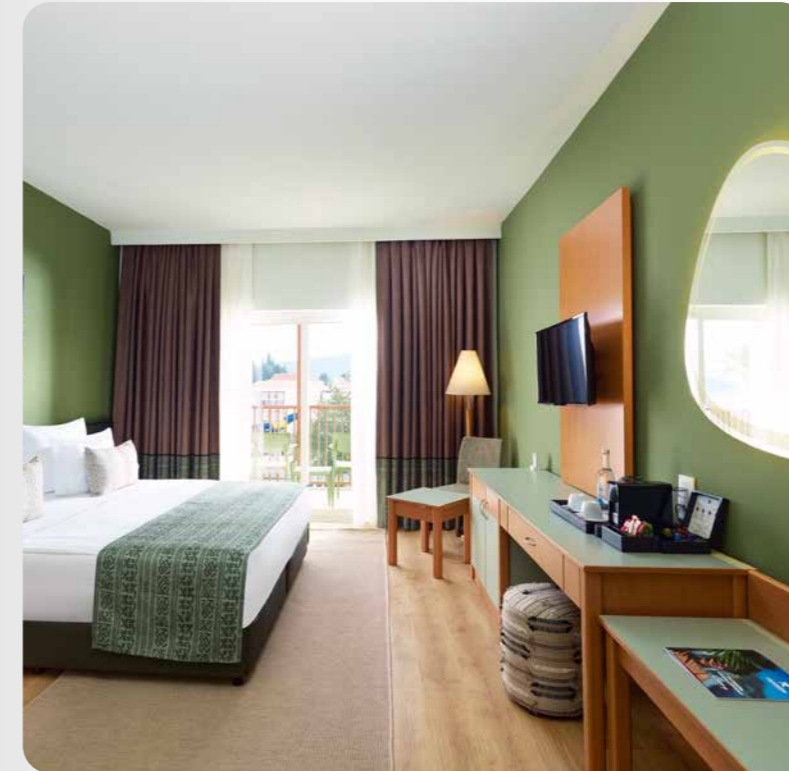

HOTEL FAMILY ROOM