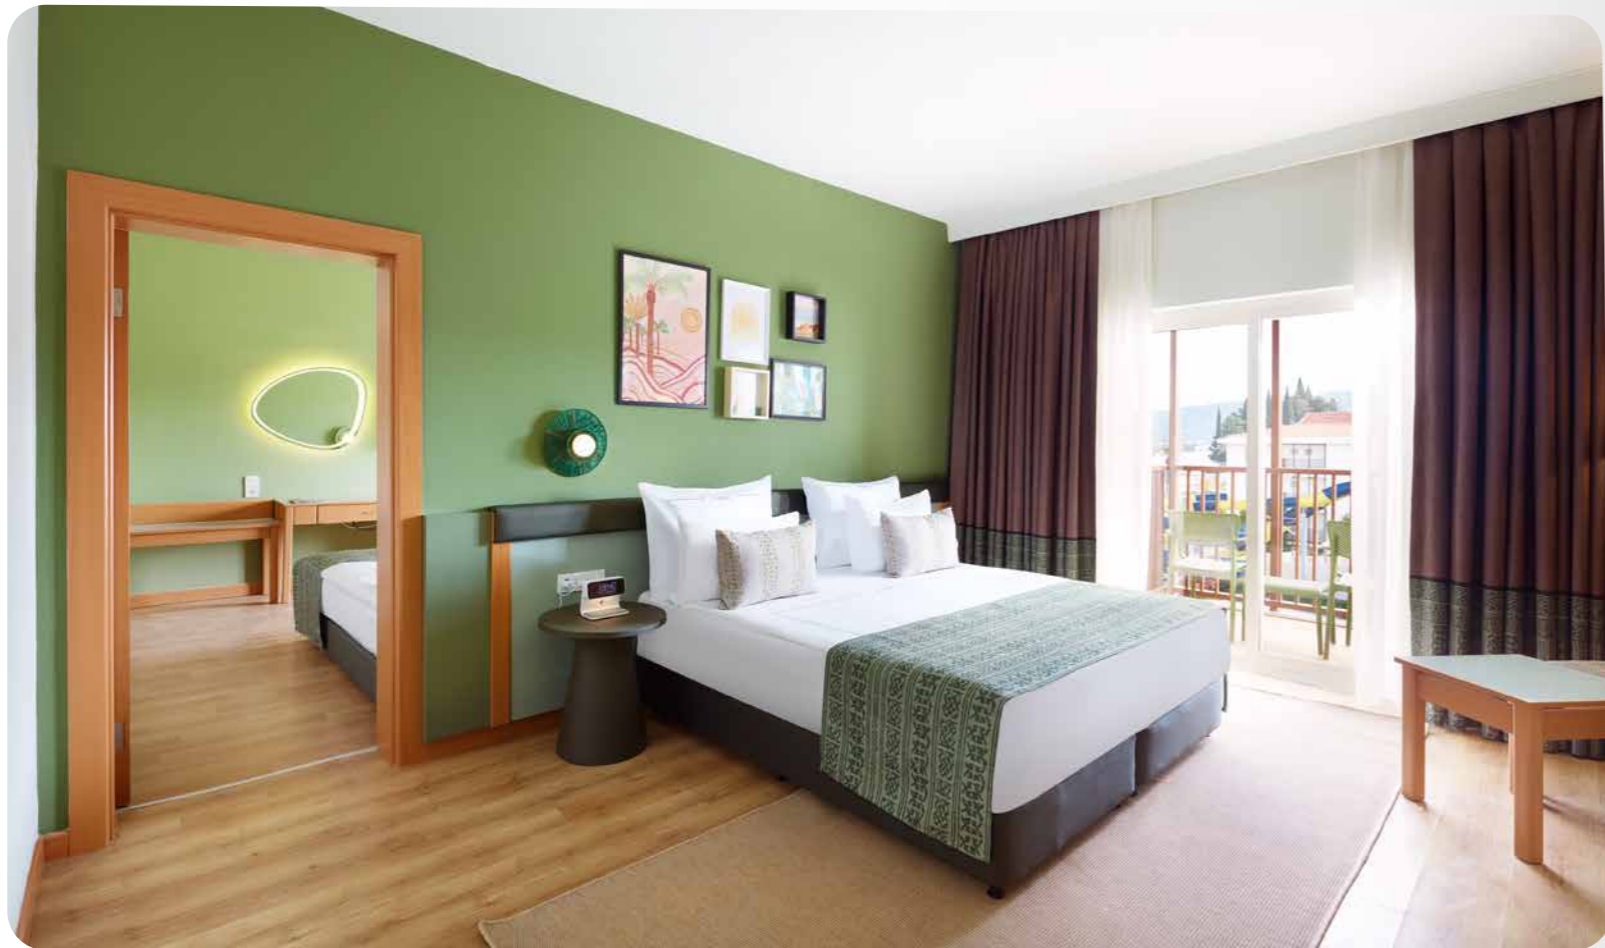

HOTEL FAMILY ROOM

- 57 m²
- Pool or Garden View
- Max 4 + 1 / 5 People Capacity
- Hardwood Floor
- 2 Bathroom (shower/wc)
- Bathroom Amenities
- Bathrobe and Slippers
- Minibar
- Central Air Conditioning System
- Capsule Coffee Machine
- Direct Dial Telephone Line
- Hair Dryer
- WI-FI
- Digital Safety Box
- Satellite TV
- 2 Separate Bedrooms
- Hotel Family Rooms with Balcony