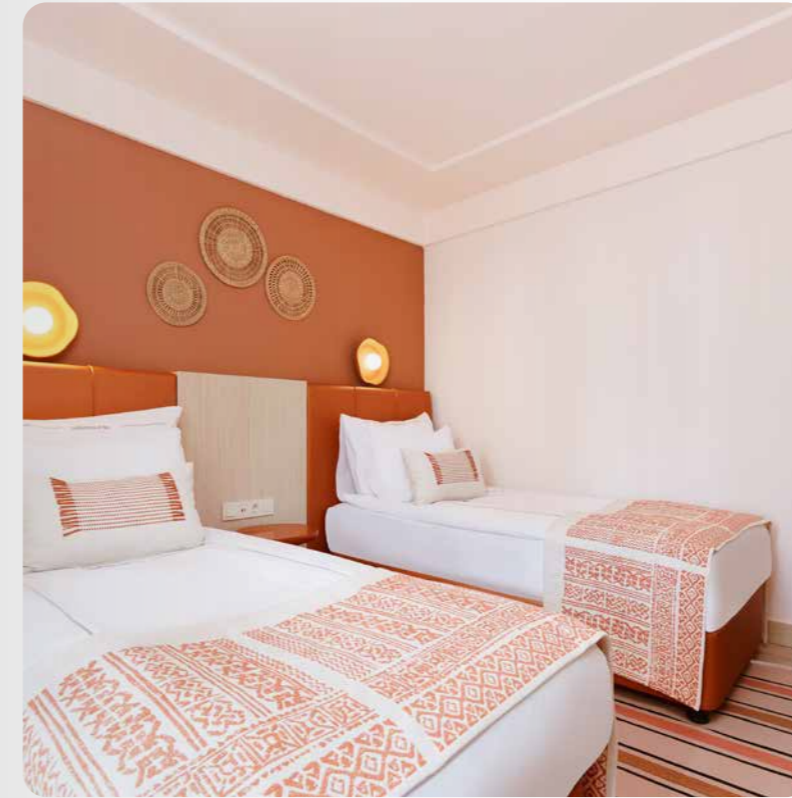

CLUB FAMILY ROOM

- 40 m²
- Garden View
- Max. 3 + 1 or 4 People Capacity
- Ceramic Floor
- 1 Bathroom (shower/wc)
- 2 Separate Bedrooms
- Bathroom Amenities
- Bathrobe and Slippers
- Minibar
- Capsule Coffee Machine
- Central Air Conditioning System
- Direct Dial Telephone Line
- Hair Dryer
- WI-FI
- Digital Safety Box
- Satellite TV
- Club Family Room with balcony

CLUB FAMILY ROOM