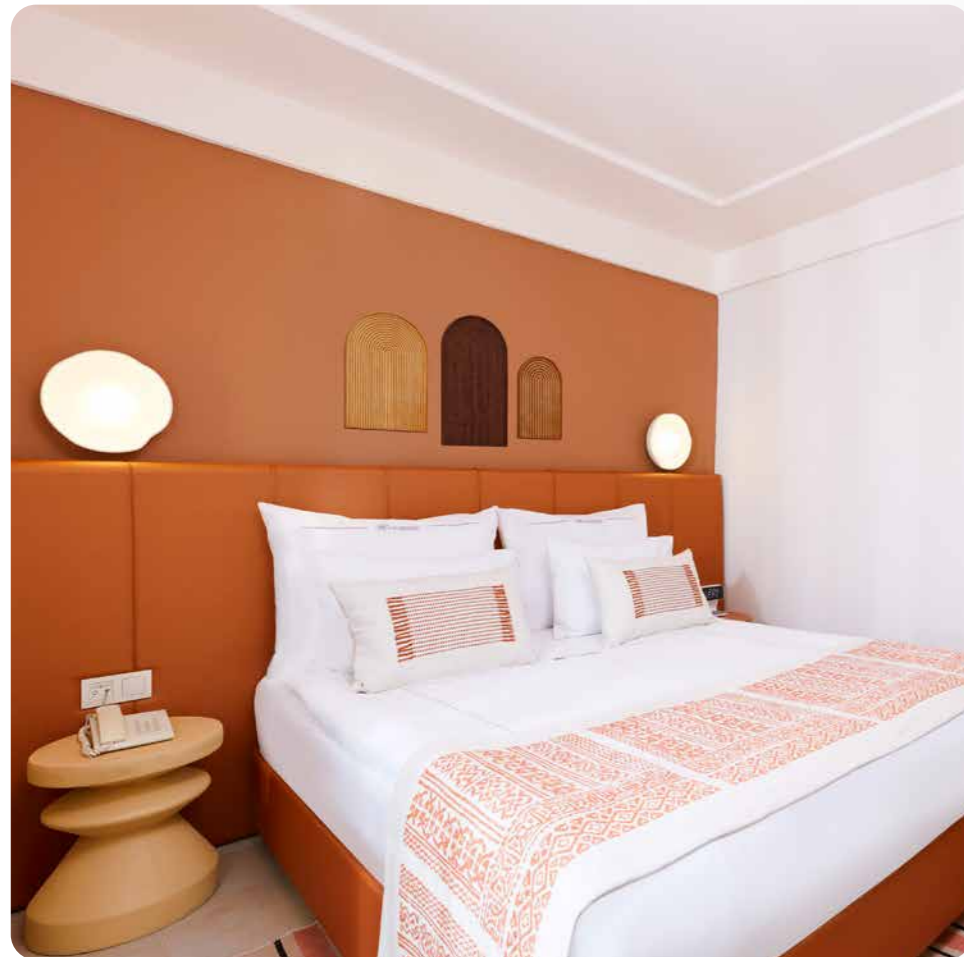

CLUB FAMILY ROOM

- 40 m²
- Garden View
- Max. 3 + 1 or 4 People Capacity
- Ceramic Floor
- 1 Bathroom (shower/wc)
- 2 Separate Bedrooms
- Bathroom Amenities
- Bathrobe and Slippers
- Minibar
- Capsule Coffee Machine
- Central Air Conditioning System
- Direct Dial Telephone Line
- Hair Dryer
- WI-FI
- Digital Safety Box
- Satellite TV
- Club Family Room with balcony

CLUB FAMILY ROOM