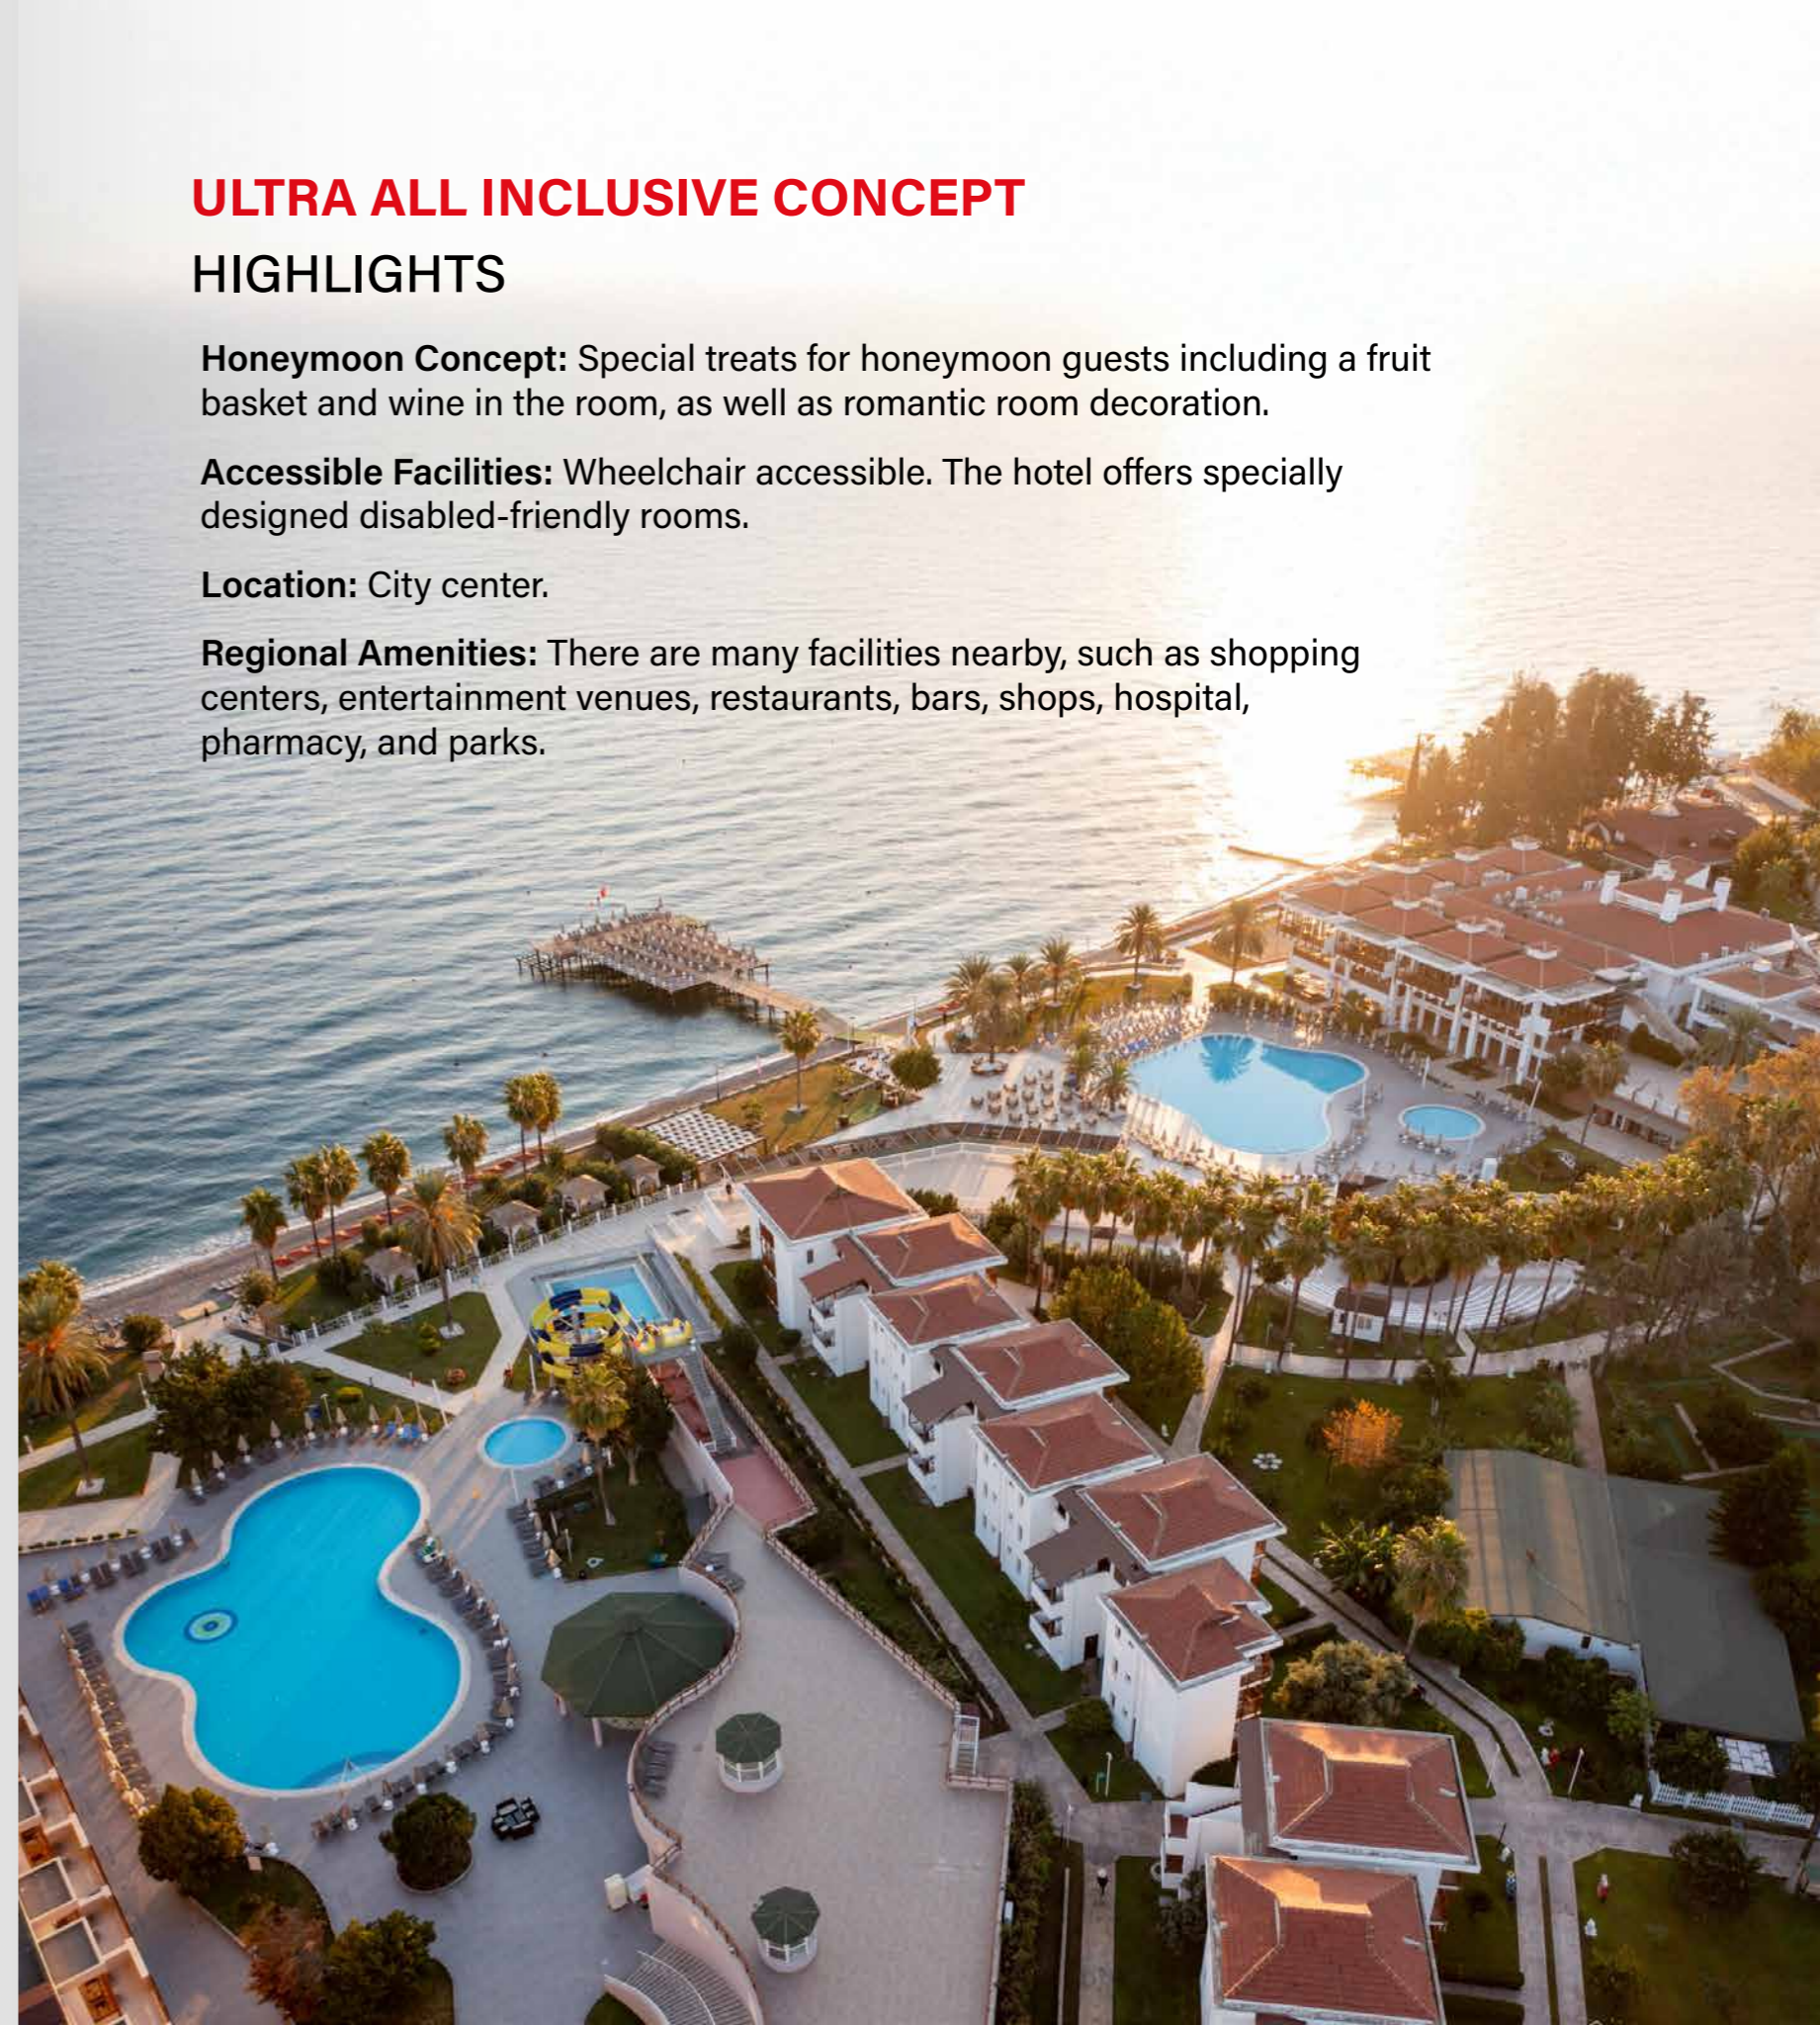

ULTRA ALL INCLUSIVE CONCEPT

HIGHLIGHTS

Honeymoon Concept: Special treats for honeymoon guests including a fruit basket and wine in the room, as well as romantic room decoration.

Accessible Facilities: Wheelchair accessible. The hotel offers specially designed disabled-friendly rooms.

Location: City center.

Regional Amenities: There are many facilities nearby, such as shopping centers, entertainment venues, restaurants, bars, shops, hospital, pharmacy, and parks.