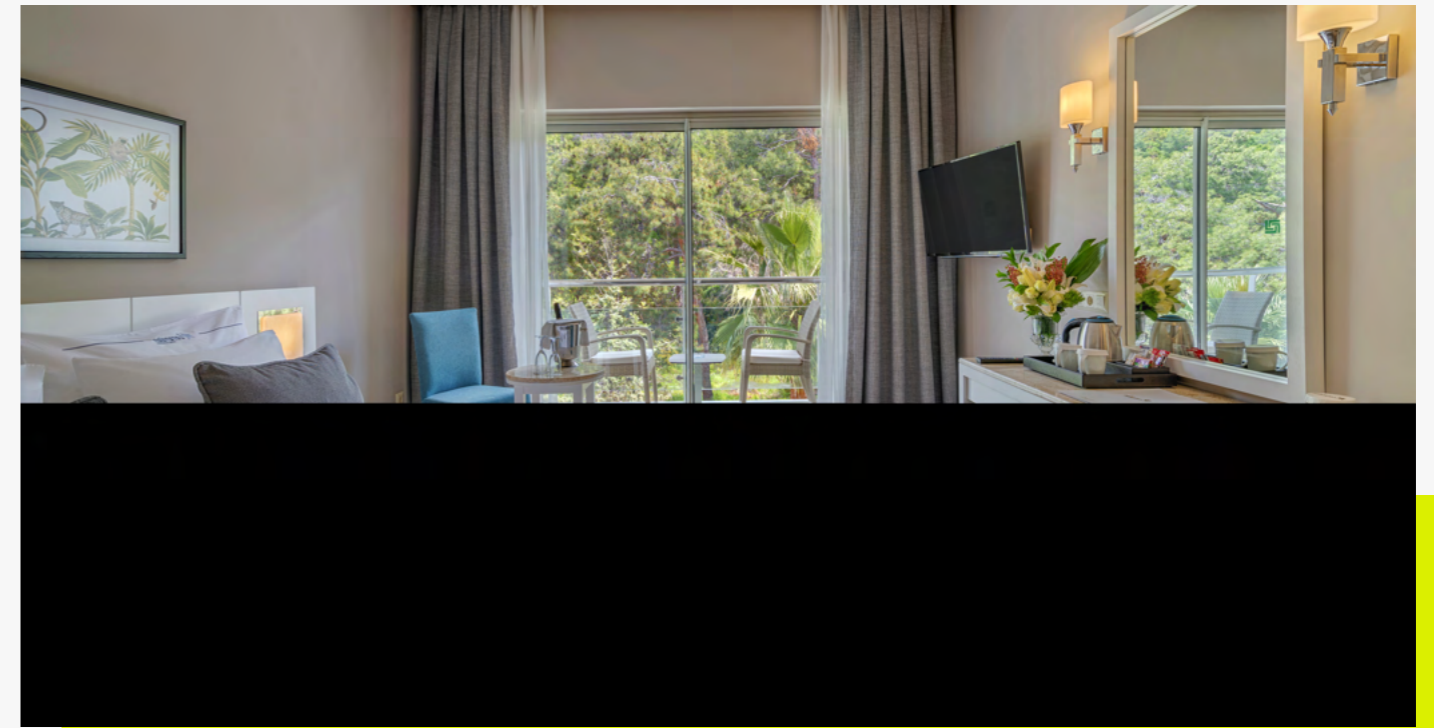

Standart Land View Room

Each Garden View Room overlooks the hotel's pristine premises with its calming, contemporary decor.

24-27 m² Garden View Balcony Wi-Fi

Full Set Room Amenities Bathrobes and Slippers

Coffee and Tea-Making Facilities Nespresso Capsule Coffee Machine

Minibar Replenished Daily Flat-Screen Television Shower

Hair Dryer Safe Box Direct Dial Telephone Line